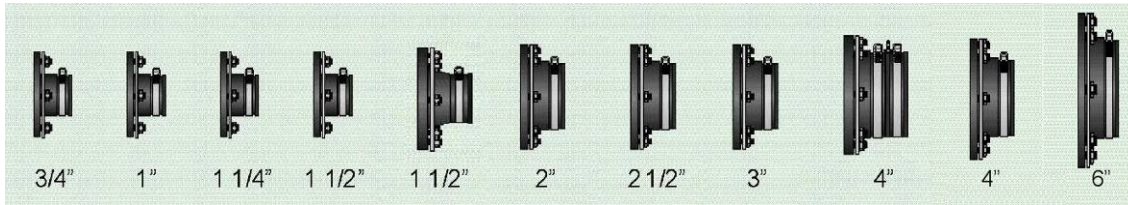

Electrical Draw Pits

Pipe & Cable Entry Boots

Design Concept

Each entry boot within the range is sized to provide maximum flexibility for the different pipework systems commonly used. Pipe alignment in both horizontal and vertical planes is facilitated. Boot flexibility reduces stress transfer to containment chamber walls.

Available stock sizes

Flexible Hose Assemblies

Size you require not here? Ask us for a quote!

We also have a wide range of inserts and donuts to adapt to other pipe sizes and seal entries.

Tank & Dispenser Sumps