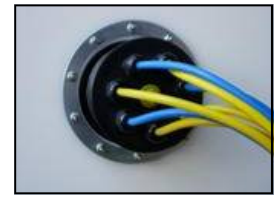

Pipe & Cable Entry Boots