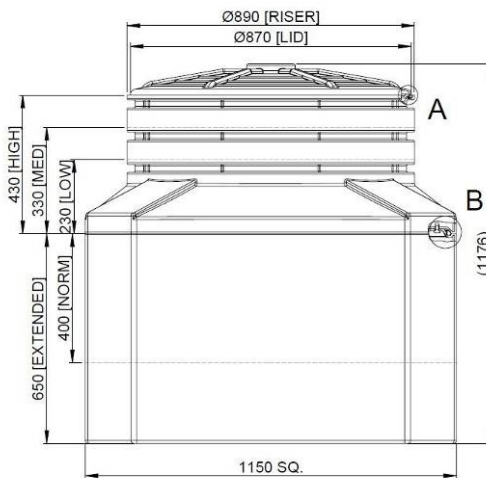

ChamberTite Large DrawPits

Forecourt Solutions are pleased to announce the availability of our own **ChamberTite** 1150 x 1150 mm wide base Drawpits. The **ChamberTite** large drawpit provides a watertight vacuum testable chamber for all your cabling connections with variable height options between 630 and 1730mm. Ideally suited for installation below our CC0900V2 D400 rated lightweight watertight composite manhole cover the chamber has a riser width of 808 mm provides excellent access to cabling for maintenance. Base dimensions are designed to minimise freight costs

and are available in 1150 x 1150 mm as standard. Other dimensions available upon request. The three part chamber consists of a base, adjustable height riser and watertight lid. Manufactured from strong rotationally moulded polyethylene the chamber will not corrode, is easy to cut down to suit site burial depths and drill to fit watertight **ChamberTite** duct and conduit entry boots. Entry boot seals can be provided for your duct and electrical cabling entry requirements.

Large DrawPit Height Ranges
(Excluding Lid)

Shallow base (400 mm) — 630, 730, 830mm

Medium base (650mm) — 880, 980, 1080 mm

Each riser has three height adjustment levels. Should deeper chambers be required please ask. Chambers can be manufactured in your preferred colour to order or are available as standard in yellow.

The DrawPits can be installed beneath our own Composite Covers 900 mm clear opening lockable watertight manhole cover or can be equally installed beneath traditional cast iron non watertight covers as the chamber comes complete with its own watertight lid.